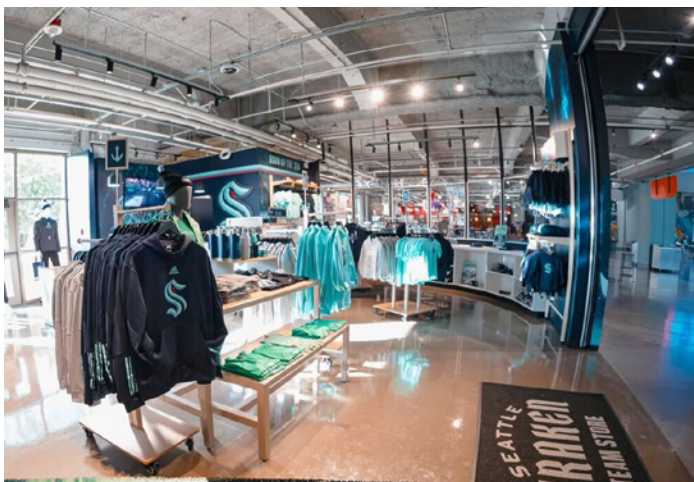

# ARMORY

FOOD & EVENT HALL

FROM SWEET TO SAVORY | BREAKFAST • LUNCH • DINNER

**EAT**  
AT THE  
**CENTER**

seattlecenter

# SEATTLE KRAKEN

TEAM STORE

AT THE SEATTLE CENTER ARMORY  
FOOD & EVENT HALL

[SEATTLEHOCKEYTEAMSTORE.COM](http://SEATTLEHOCKEYTEAMSTORE.COM)

**WINTERFEST** presented by SYMETRA